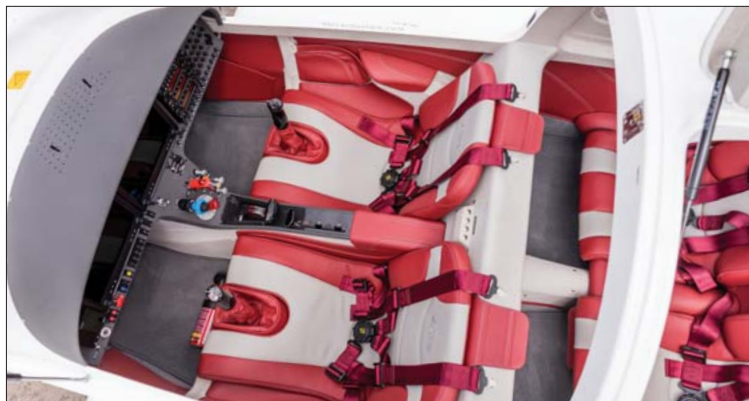

SPECIFICATION

SERIAL NUMBER:	AD-012
REGISTRATION:	OM-JOY
ROK VÝROBY:	2021
TOTAL AIRFRAME TIME:	30 HRS
ENGINE:	ROTAX 914 UL/F
PROPELLER:	MT-3 BLADE, MTV-34-1-A (HYDRAULIC ADJUSTABLE)

EXTERIOR, INTERIOR

COMFORTLINE PAINT DESIGN

BASE COLOR:	SNOW WHITE
BOTTOM BASE:	DARK RED BURGUNDY
ACCENT STRIPES:	METALLIC SILVER

COMFORTLINE INTERIOR DESIGN

DARK RED BURGUNDY WITH WHITE: LEATHER
CARPETS: GREY

AVIONICS PACKAGE: GARMIN G3X

TWO 10.6" GARMIN G3X TOUCH (GDU 460) – PFD/MFD
GARMIN GTX335 TRANSPONDER MODE S
TWO GARMIN GTR225A VHF
GARMIN GMA245 AUDIOPANEL
GARMIN GMC507 AUTOPILOT PANEL
GARMIN GSA28 AUTOPILOT
TRAFFIC INFORMATION SYSTEM (ADS/B IN + FLARM)

MAGNETIC COMPASS
ELT INTEGRA 406AF
BALLISTIC RECOVERY SYSTEM MAGNUM 901
4-POINT SAFETY BELTS